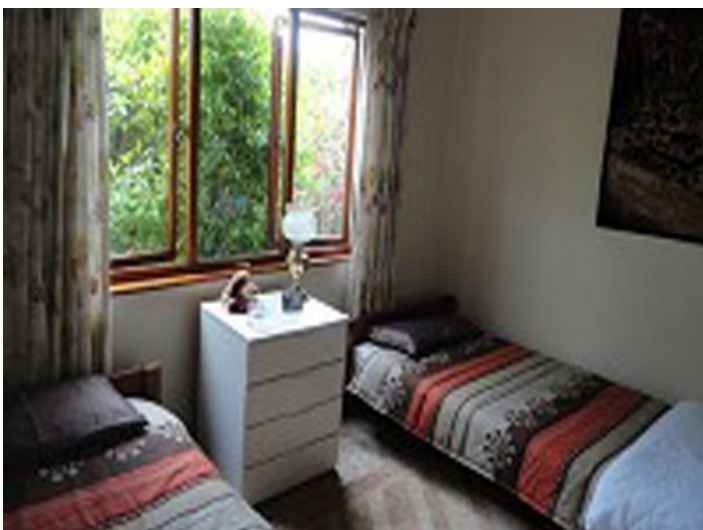

Living area with lots of space

All information is correct to the best of our knowledge. Errors and prior sale excepted. This prospectus is purely for information purposes. Only the notarized deed of sale is legally binding.