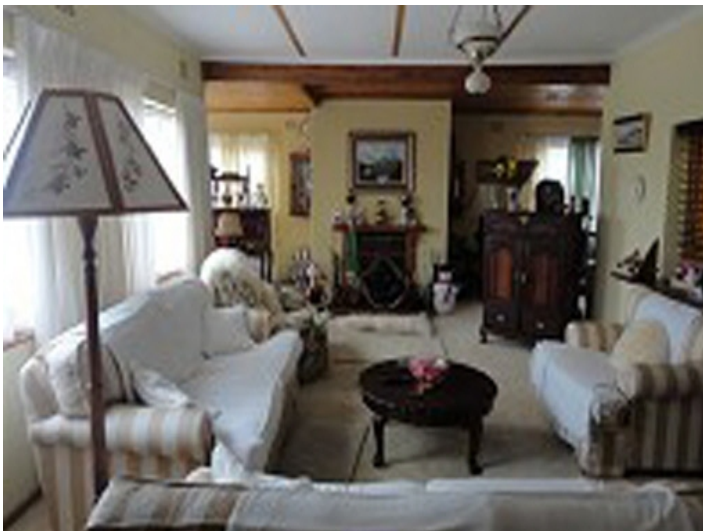

The entrance to the property

Living area with lots of space