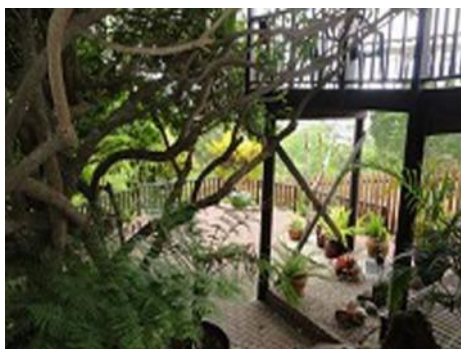

Single family house of 3 bedrooms, close to schools, with single garage

living space:	200 m²	energy certificate:	in process
plot area:	646 m²		
bedrooms:	3		
bathrooms:	1		
sea view:	-	price:	$ 116,784.-