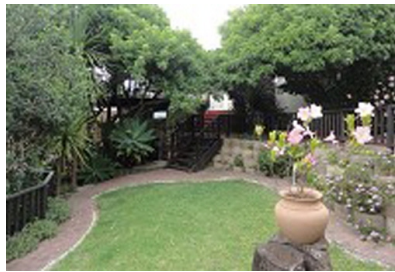

Knysna

Reference 020147

The entrance to the property